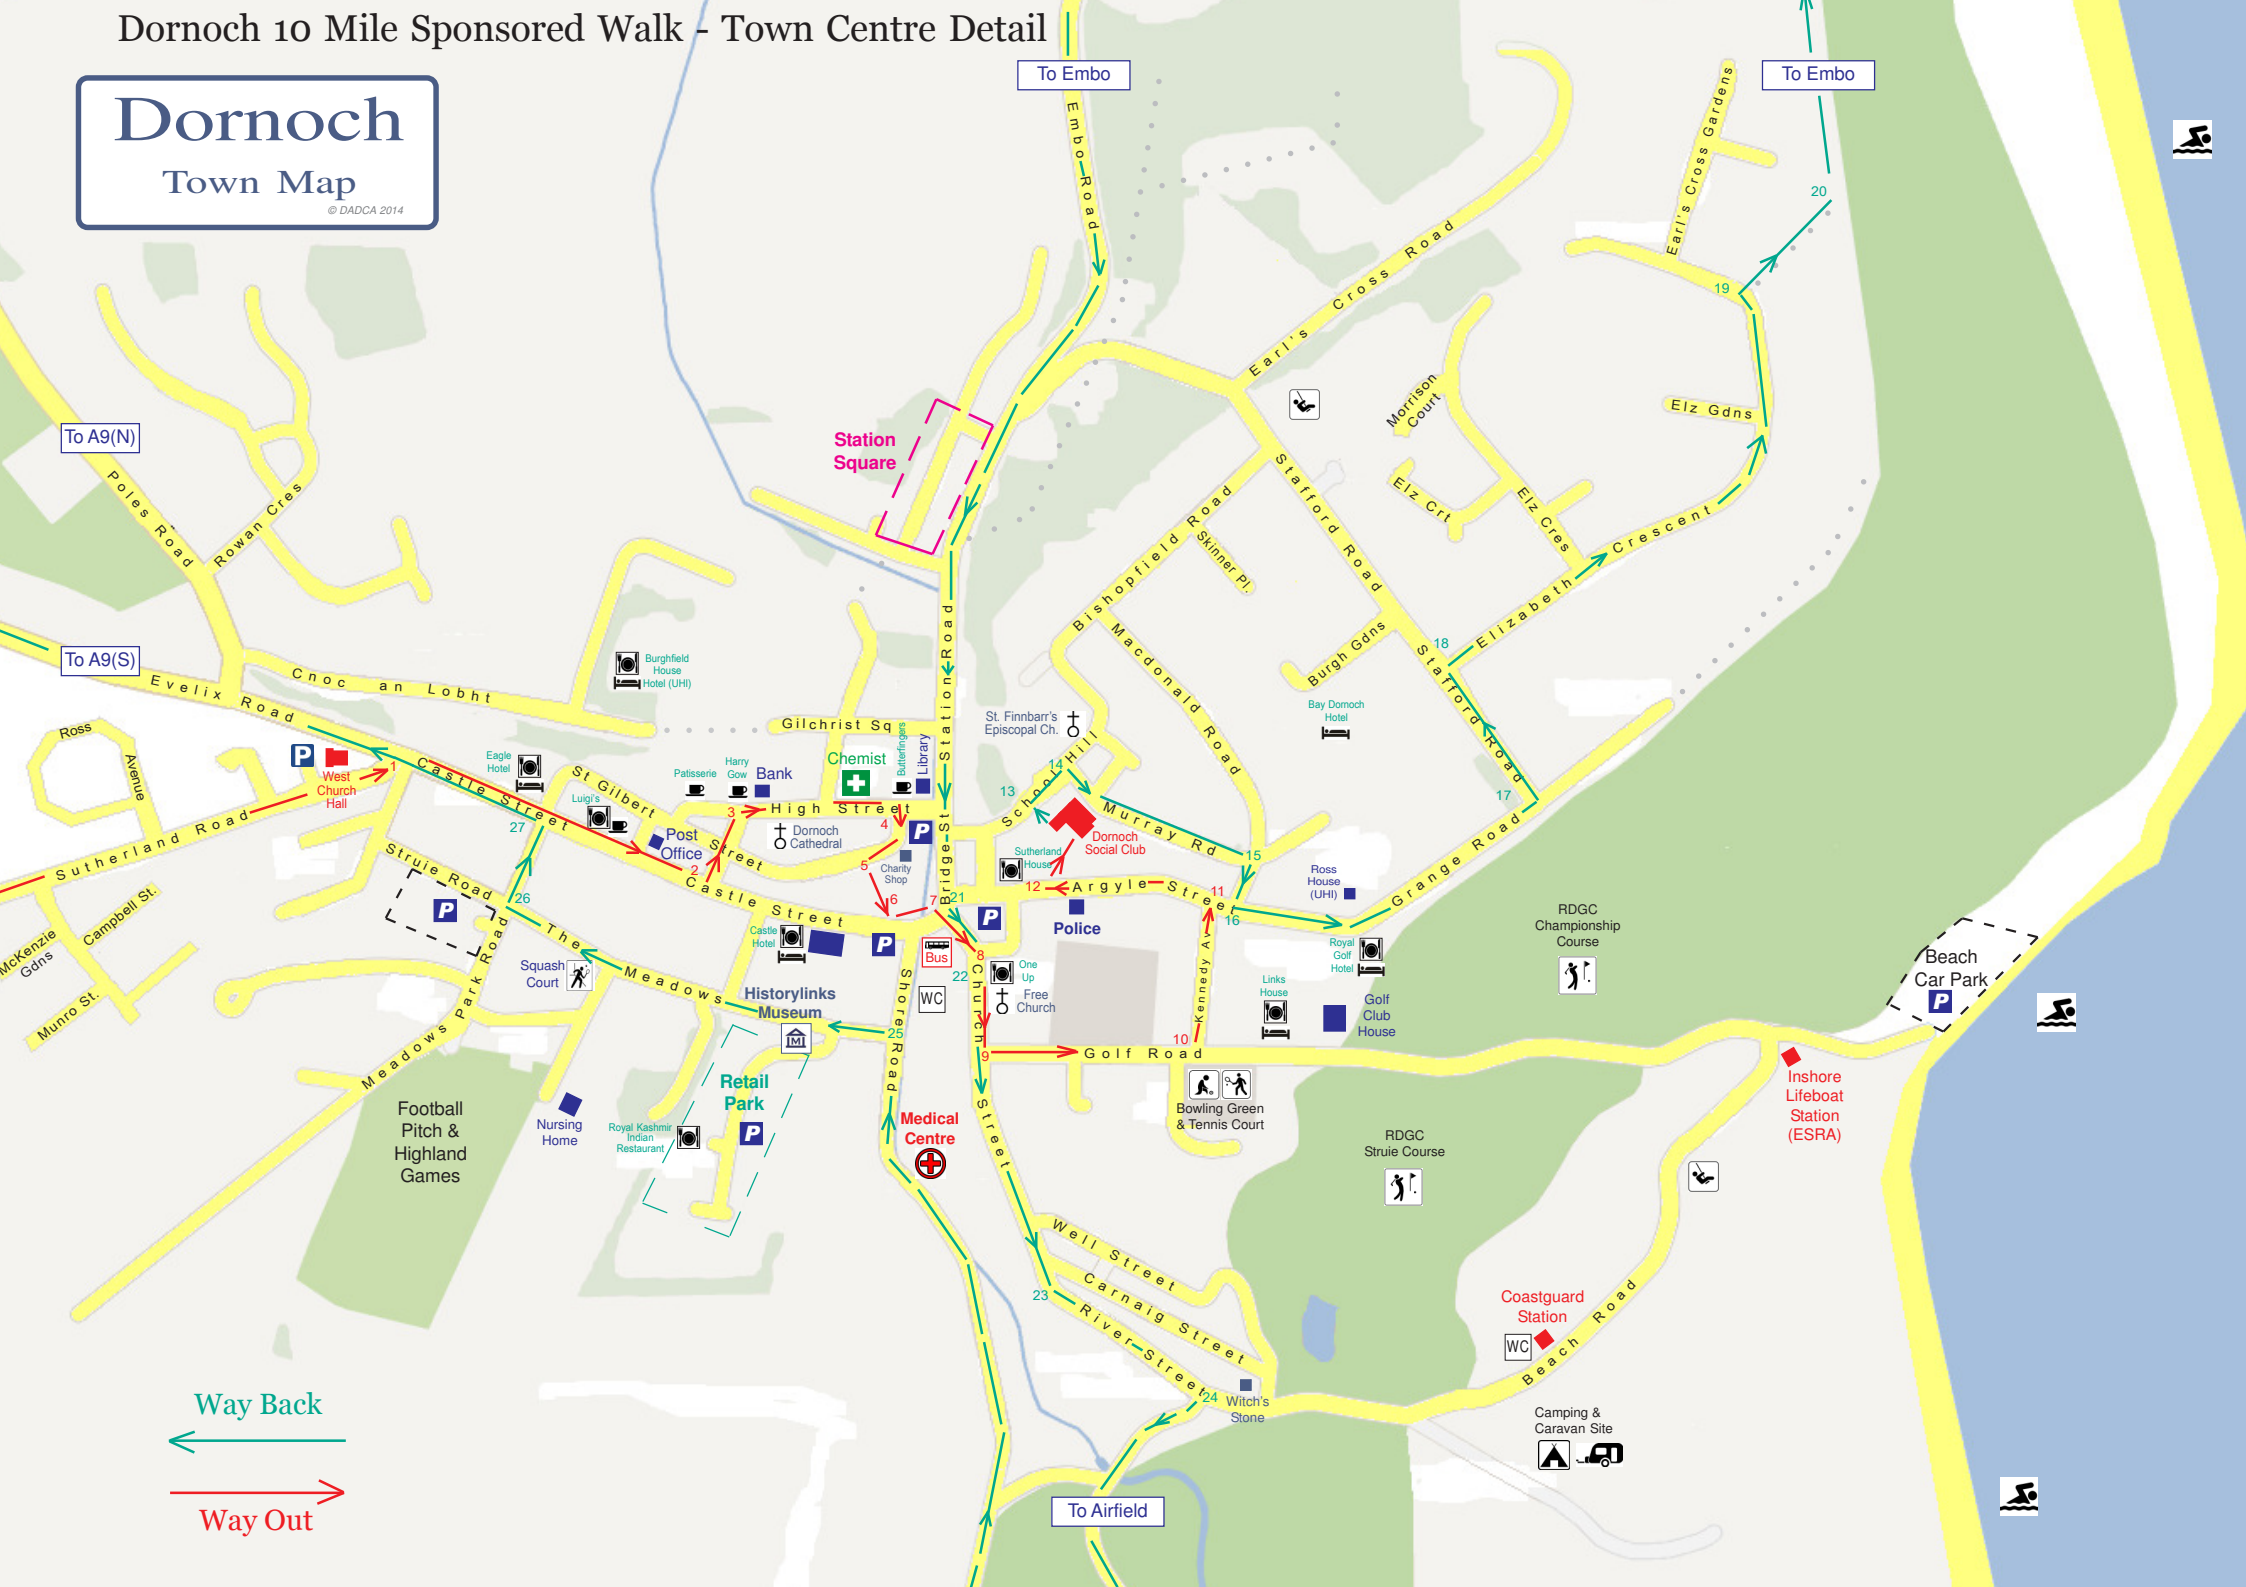

# Dornoch 10 Mile Sponsored Walk - Town Centre Detail

## Dornoch Town Map

© DADCA 2014

Way Back  
←  
Way Out  
→

To Embo

To Embo

To A9(N)

To A9(S)

To Airfield

Police

Dornoch Social Club

St. Finnbar's Episcopal Ch.

Station Square

Dornoch  
Town Map

# Dornoch 10 Mile Sponsored Walk - Route map (please see town centre map for greater detail)