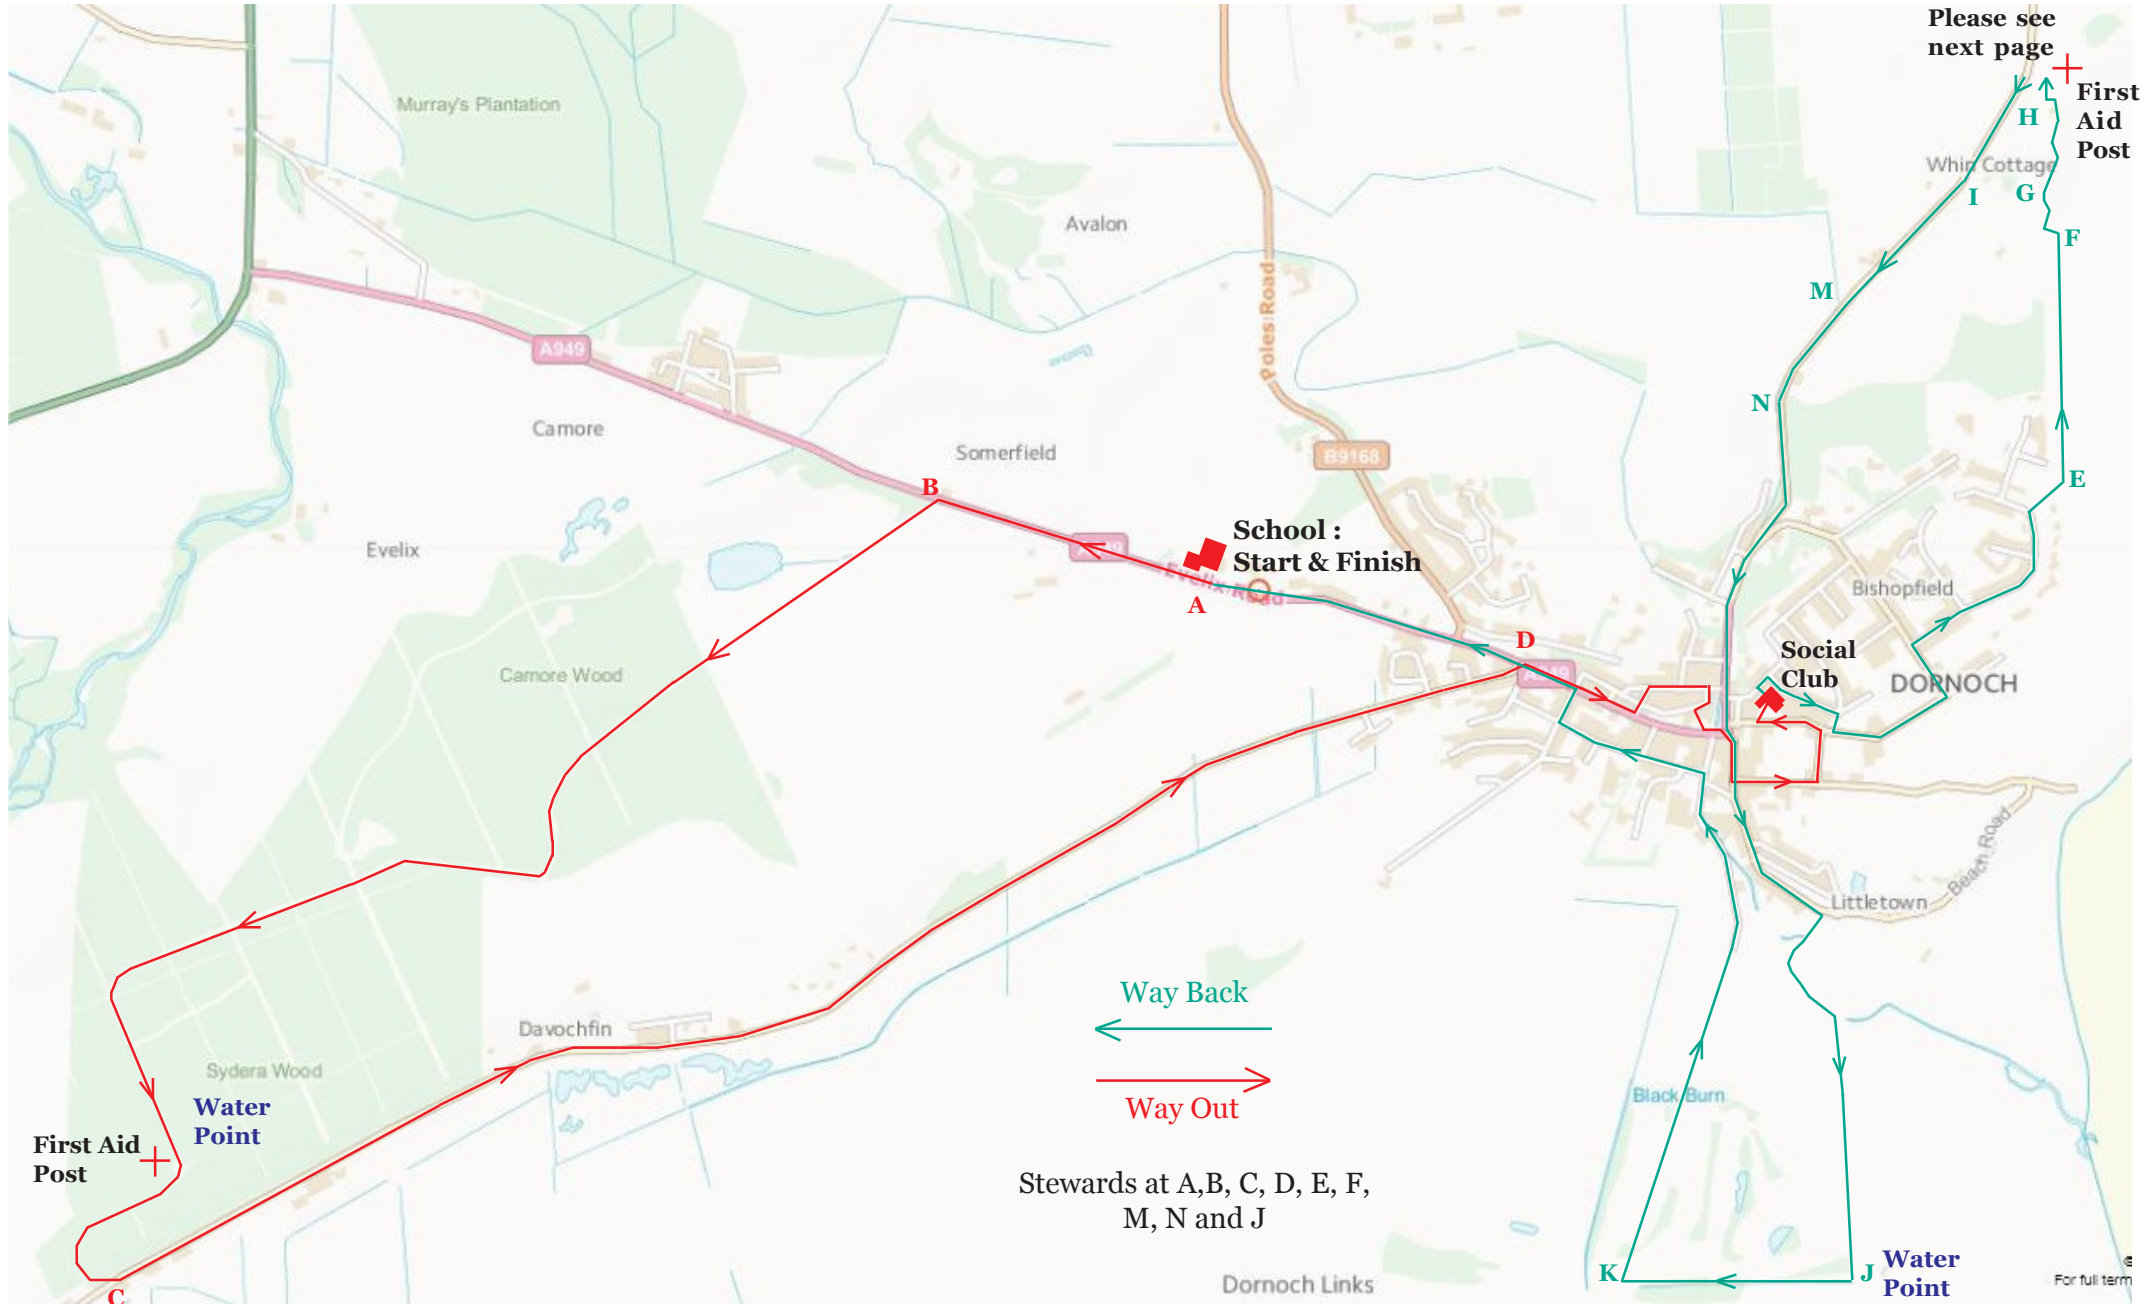

Dornoch 15 Mile Sponsored Walk - Route map (please see Embo map for remaining & town centre map for greater detail)

Dornoch 15 Mile Sponsored Walk - Route map Embo & Fourpenny section